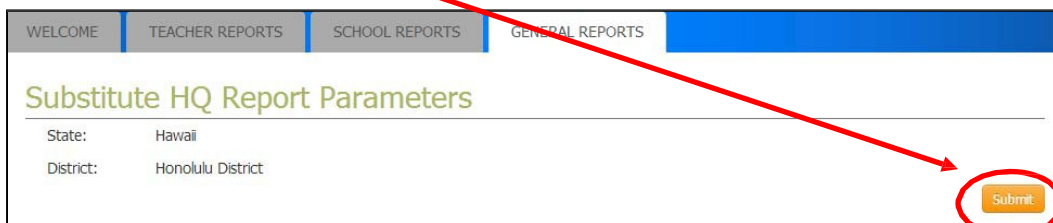

The substitute teacher data is organized by districts. The system will default to the district that your school is in. Click on the “Submit” button to generate the report.